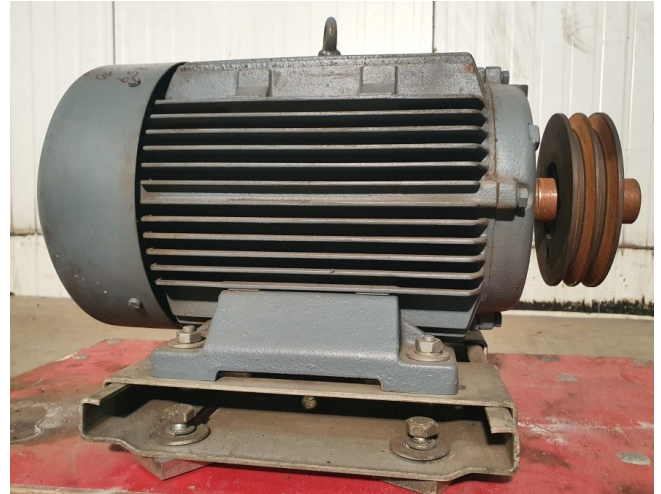

ATB A132M/6/4C-21HN

Specifications

| | |
|---------------|--------------------------------|
| Marka | ATB |
| Rodzaj | A132M/6/4C-21HN |
| kW | 6 |
| RPM | 1455 |
| Size & Weight | 500x340x350 mm (LxWxH) 84kg |
| 50 Hz / 60 Hz | 50Hz |
| Stock | 1 |

Description

Used ATB A132M/6/4C-21HN

Used ATB electromotor type A132M/6/4C-21HN with 6kW and 1455RPM at 50Hz.